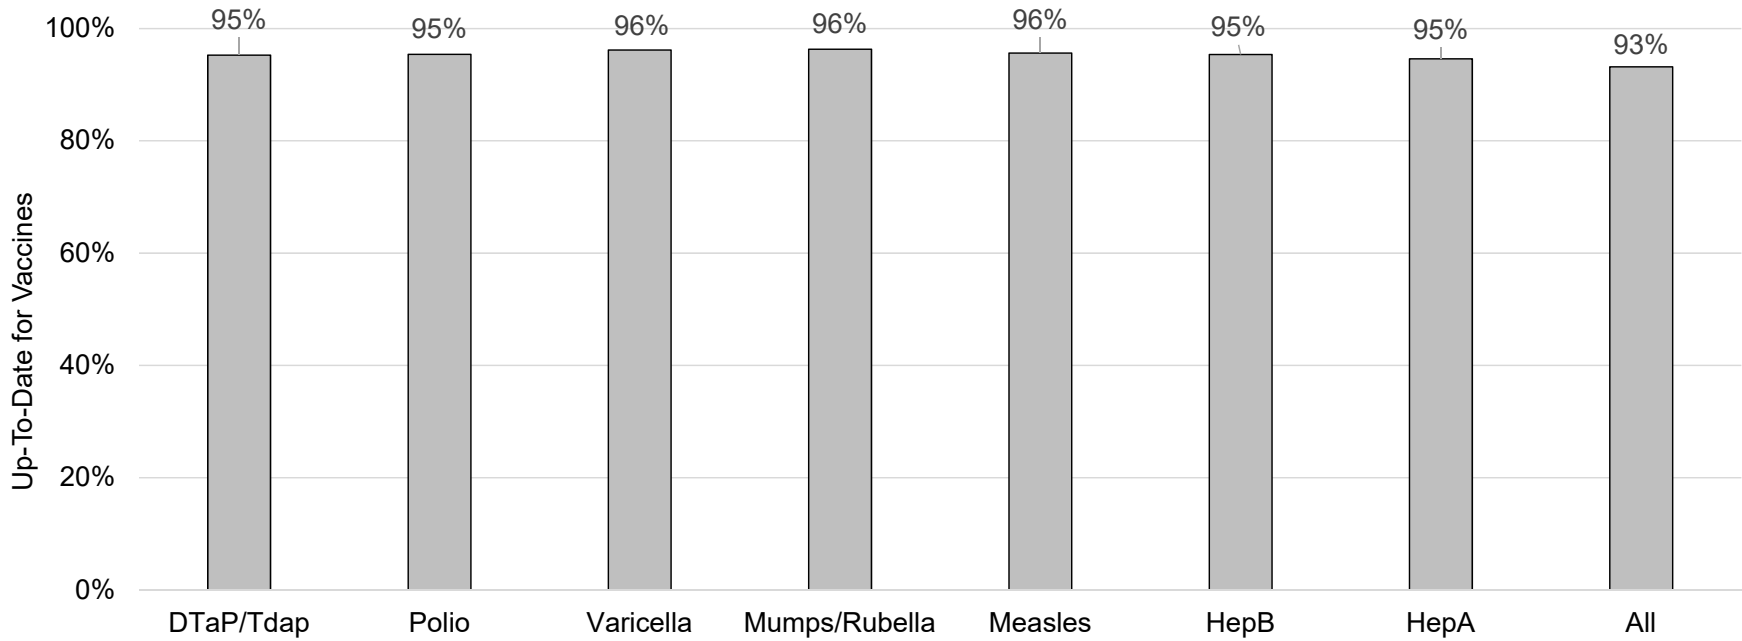

### How many school-age kids\* are up-to-date on vaccines in your county?

\*Kindergarten through 12th grade

Assessment date: 03/02/2020

Data source: Immunization Primary Review Summary Reports

■ Benton County