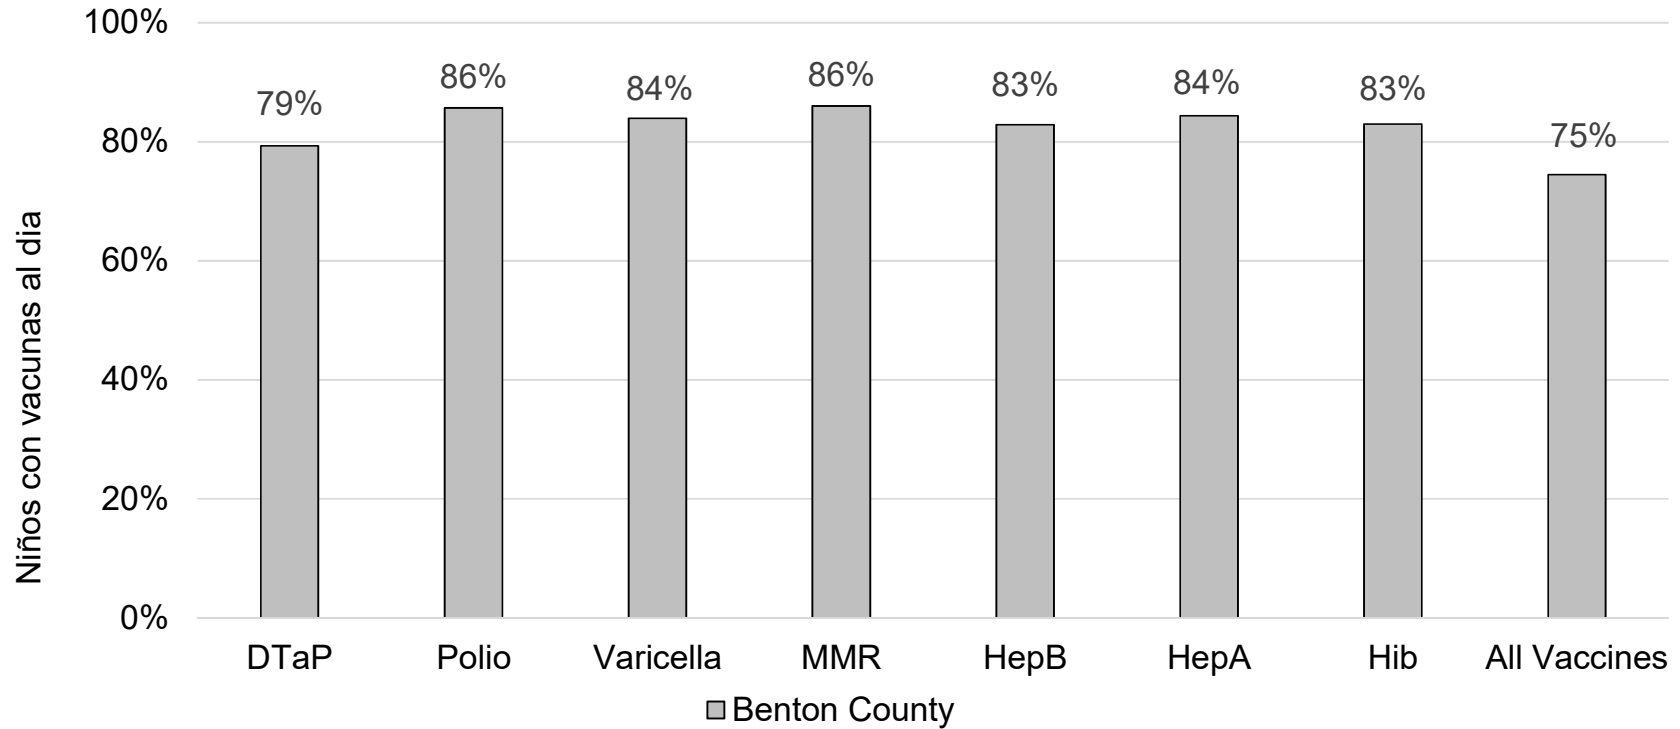

Cuántos niños menores de edad escolar* están al día con vacunas en su condado?

*Niños de 19 meses de edad en 15/01/2020 hasta 5 años de edad efectivo 01/09/2019

Fecha de evaluación: 02/03/2020

Fuente de datos: Oregon Alert IIS