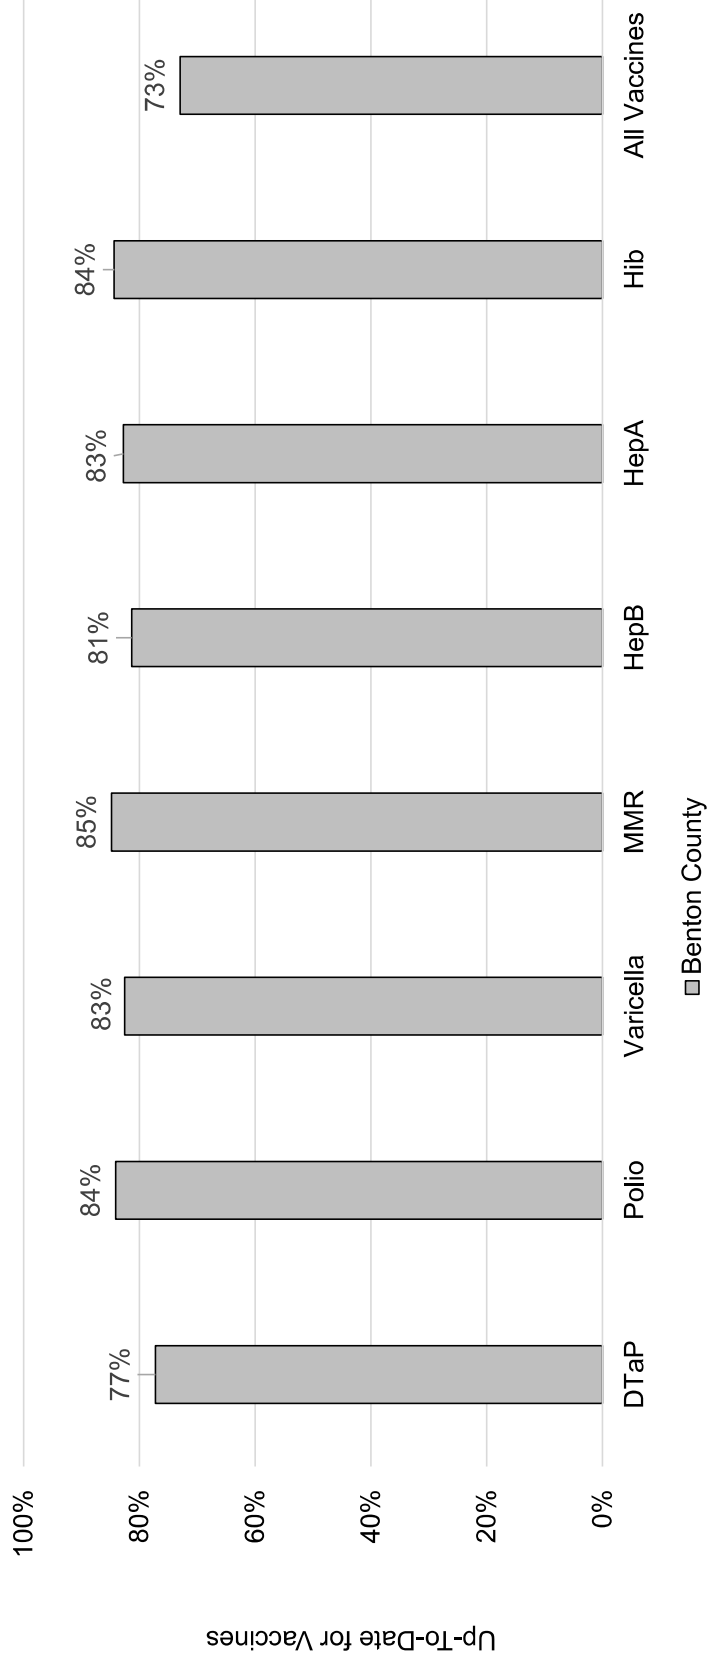

### How many kids younger than school-age\* are up-to-date on vaccines in your county?

\*Children age 19 months as of 01/13/2021 through 5 years as of 09/01/2020  
Assessment date: 03/01/2021  
Data source: Oregon Alert IIS